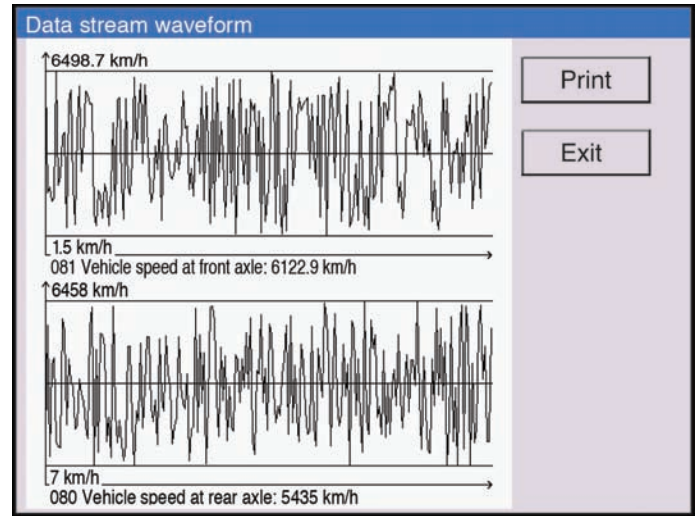

Unequalled Diagnostic Power

- Coverage for more than 50 makes
- Access to powertrain, chassis, body systems
- Actuators, adaptations, control module coding
- Quick test functions to diagnose entire vehicle
- Fault codes, data stream, service reset

Name	Value
15-Airbags	Connecting ECU...
09-Cent.Elect.	NO
08-Auto HVAC	NO
03-ABS Brakes	NO
02-Auto Trans	NO
01-Engine	Yes [Faults:2]

Pg Up Pg Dn Print Exit

Quick Test

Live Data in Waveform

Diagnostic Coverage

European cars